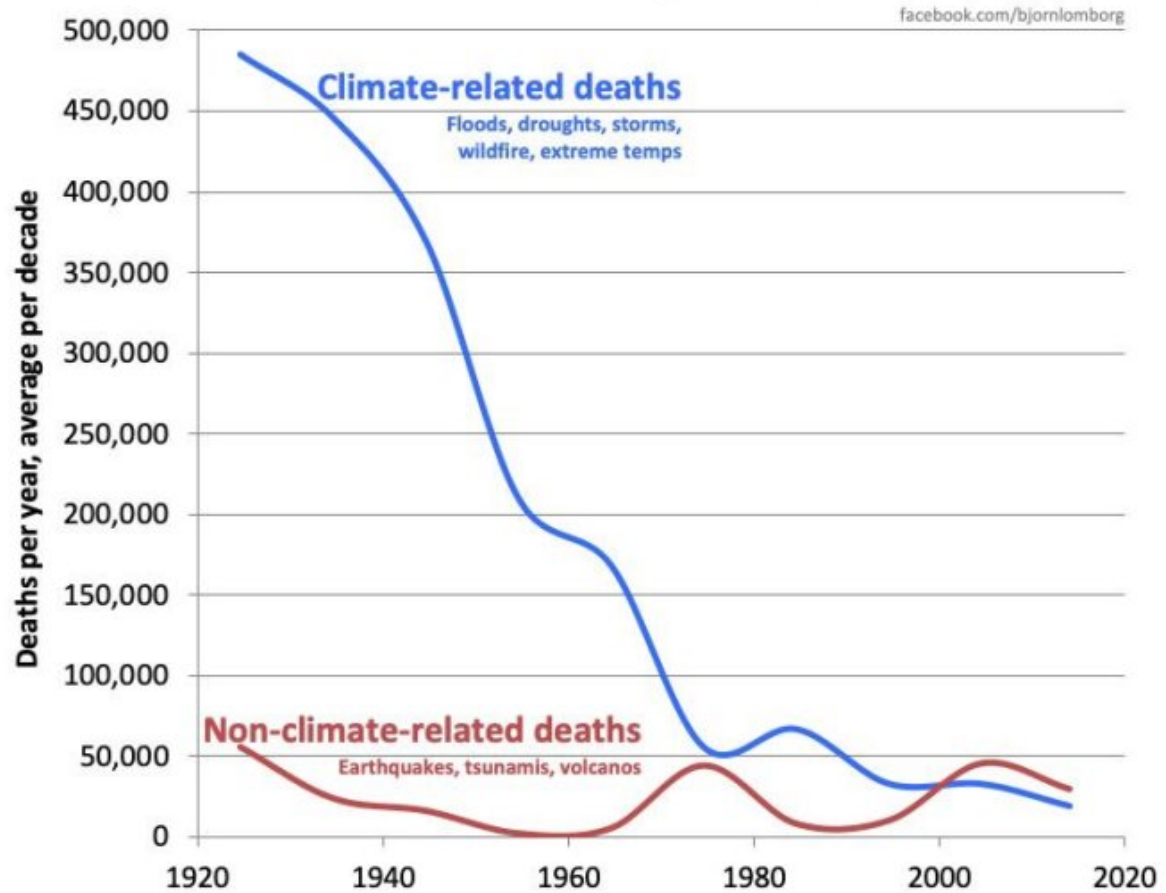

# Global Deaths from Climate and non-Climate Catastrophes, 1920-2018

OFDA/CRED International Disaster Database, [www.emdat.be](http://www.emdat.be), averaged over decades 1920-29, 1930-39, ..., 2010-2018